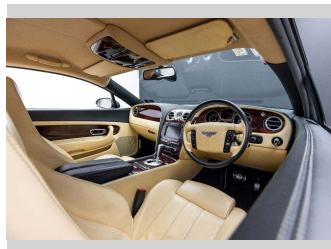

2008 Bentley Continental GT

Purchase Price **\$42,990**
Includes GST, Registration & Licensing

Finance may be available on this vehicle. Ask one of our friendly staff for more information.

Gain peace of mind with Mechanical Breakdown Insurance. **Ask us how.**

Interior
Tan

Safety
-

Reg No.
MAS707

Ext Colour
Grey

History
Ex-Overseas, 2 owners

Seats
4 seats, Leather

CO2 Emissions
-

Energy Economy
-