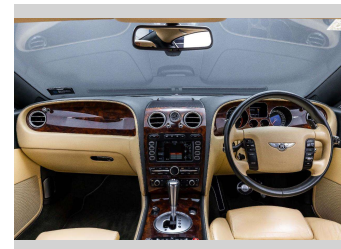

2008 Bentley Continental GT

Purchase Price **\$42,990**
Includes GST, Registration & Licensing

Finance may be available on this vehicle. Ask one of our friendly staff for more information.

Gain peace of mind with Mechanical Breakdown Insurance. **Ask us how.**

Interior
Tan

Safety
-

Reg No.
MAS707

Ext Colour
Grey

History
Ex-Overseas, 2 owners

Seats
4 seats, Leather

CO2 Emissions
-

Energy Economy
-