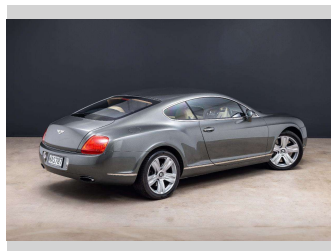

2008 Bentley Continental GT

Purchase Price **\$42,990**
Includes GST, Registration & Licensing

Finance may be available on this vehicle. Ask one of our friendly staff for more information.

Gain peace of mind with Mechanical Breakdown Insurance. **Ask us how.**

Top features
None Listed

Body Style
2 door, Coupe

Odometer
76,629 km

Engine
5990 cc, Internal Combustion

Fuel Type
Petrol

Transmission
Automatic, Four Wheel Drive

Wheels
-

VIN
SCBCE63W48C054240

Interior
Tan

Safety
-

Reg No.
MAS707

Ext Colour
Grey

History
Ex-Overseas, 2 owners

Seats
4 seats, Leather

CO2 Emissions
-

Energy Economy
-