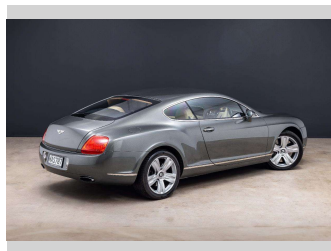

# 2008 Bentley Continental GT

**Purchase Price** **\$42,990**  
Includes GST, Registration & Licensing

Finance may be available on this vehicle. Ask one of our friendly staff for more information.

Gain peace of mind with Mechanical Breakdown Insurance. **Ask us how.**

**Top features**  
None Listed

Body Style  
**2 door, Coupe**

Odometer  
**76,629 km**

Engine  
**5990 cc, Internal Combustion**

Fuel Type  
**Petrol**

Transmission  
**Automatic, Four Wheel Drive**

Wheels  
-

VIN  
**SCBCE63W48C054240**

Interior  
**Tan**

Safety  
-

Reg No.  
**MAS707**

Ext Colour  
**Grey**

History  
**Ex-Overseas, 2 owners**

Seats  
**4 seats, Leather**

CO2 Emissions  
-