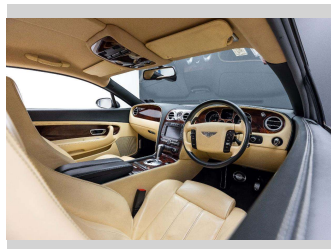

# 2008 Bentley Continental GT

**Purchase Price** **\$42,990**  
Includes GST, Registration & Licensing

Finance may be available on this vehicle. Ask one of our friendly staff for more information.

Gain peace of mind with Mechanical Breakdown Insurance. **Ask us how.**