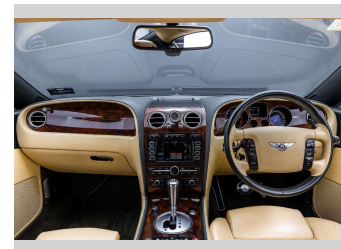

# 2008 Bentley Continental GT

**Purchase Price** **\$42,990**  
Includes GST, Registration & Licensing

Finance may be available on this vehicle. Ask one of our friendly staff for more information.

Gain peace of mind with Mechanical Breakdown Insurance. **Ask us how.**

**Top features**  
None Listed

Body Style  
**2 door, Coupe**

Odometer  
**76,629 km**

Engine  
**5990 cc, Internal Combustion**

Fuel Type  
**Petrol**

Transmission  
**Automatic, Four Wheel Drive**

Wheels  
-