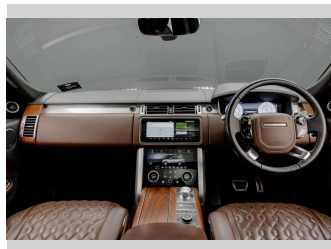

2019 Land Rover Range Rover V8 SC SV AB LWB

Purchase Price **$119,990**
Includes GST, Registration & Licensing

Finance may be available on this vehicle. Ask one of our friendly staff for more information.

Gain peace of mind with Mechanical Breakdown Insurance. **Ask us how.**

Top features
None Listed

Body Style
5 door, Station Wagon

Odometer
109,587 km

Engine
5000 cc, Internal Combustion

Fuel Type
Petrol

Transmission
Automatic

Wheels
-

VIN
SALGA3AEXKA548343

Interior
Brown

Safety
-

Reg No.
MMA77

Ext Colour
Red

History
NZ New, 2 owners

Seats
5 seats, Leather

CO2 Emissions
-

Energy Economy
-

Stock ID: 2961

Southern Specialist Cars | Phone 021 778 445 | Email info@southernspecialistcars.co.nz
433 Selwyn Street, Addington, Christchurch 8024, New Zealand
www.southernspecialistcars.co.nz

★★★★★
4.84 | 445 reviews