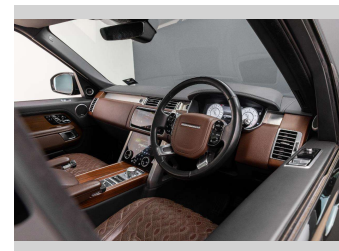

2019 Land Rover Range Rover V8 SC SV AB LWB

Purchase Price **$119,990**
Includes GST, Registration & Licensing

Finance may be available on this vehicle. Ask one of our friendly staff for more information.

Gain peace of mind with Mechanical Breakdown Insurance. **Ask us how.**

Top features
None Listed

Body Style
5 door, Station Wagon

Odometer
109,587 km

Engine
5000 cc, Internal Combustion

Fuel Type
Petrol

Transmission
Automatic

Wheels
-

VIN
SALGA3AEXKA548343

Interior
Brown

Safety
-

Reg No.
MMA77

Ext Colour
Red

History
NZ New, 2 owners

Seats
5 seats, Leather

CO2 Emissions
-

Energy Economy
-

Stock ID: 2961

Southern Specialist Cars | Phone 021 778 445 | Email info@southernspecialistcars.co.nz
433 Selwyn Street, Addington, Christchurch 8024, New Zealand
www.southernspecialistcars.co.nz

★★★★★
4.84 | 445 reviews