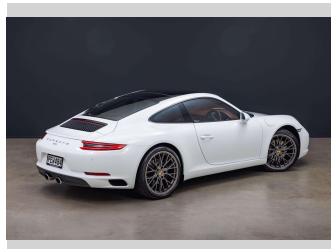

2017 Porsche 911 Carrera COUPE 3.0P/7MT

Purchase Price **\$139,990**
Includes GST, Registration & Licensing

Finance may be available on this vehicle. Ask one of our friendly staff for more information.

Gain peace of mind with Mechanical Breakdown Insurance. **Ask us how.**

Top features
None Listed

Body Style
2 door, Coupe

Odometer
37,342 km

Engine
2981 cc, Internal Combustion

Fuel Type
Petrol

Transmission
Manual

Wheels
-

VIN
WP0ZZZ99ZHS103580

Interior
Burgundy

Safety
-

Reg No.
PEW484

Ext Colour
White

History
Ex-Overseas, 1 owner

Seats
4 seats, Leather

CO2 Emissions
-

Energy Economy
-