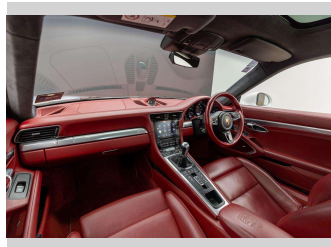

2017 Porsche 911 Carrera COUPE 3.0P/7MT

Purchase Price **$139,990**
Includes GST, Registration & Licensing

Finance may be available on this vehicle. Ask one of our friendly staff for more information.

Gain peace of mind with Mechanical Breakdown Insurance. **Ask us how.**

Top features
None Listed

Body Style
2 door, Coupe

Odometer
37,342 km

Engine
2981 cc, Internal Combustion

Fuel Type
Petrol

Transmission
Manual

Wheels
-

VIN
WP0ZZZ99ZHS103580

Interior
Burgundy

Safety
-

Reg No.
PEW484

Ext Colour
White

History
Ex-Overseas, 1 owner

Seats
4 seats, Leather

CO2 Emissions
-

Energy Economy
-

Stock ID: 2880

Southern Specialist Cars | Phone 021 778 445 | Email info@southernspecialistcars.co.nz
433 Selwyn Street, Addington, Christchurch 8024, New Zealand
www.southernspecialistcars.co.nz

★★★★★
4.84 | 426 reviews