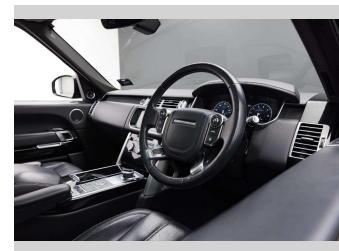

2018 Land Rover Range Rover V8 SUPERCHARGED

Purchase Price **$64,990**
Includes GST, Registration & Licensing

Finance may be available on this vehicle. Ask one of our friendly staff for more information.

Gain peace of mind with Mechanical Breakdown Insurance. **Ask us how.**

Top features
None Listed

Body Style
5 door, Station Wagon

Odometer
123,893 km

Engine
4999 cc, Internal Combustion

Fuel Type
Petrol

Transmission
Automatic

Wheels
-

VIN
SALGA2EE8HA361793

Interior
Black

Safety
-

Reg No.
LFY315

Ext Colour
Grey

History
NZ New, 4 owners

Seats
5 seats, Leather

CO2 Emissions
-

Energy Economy
-

Stock ID: 3088

Southern Specialist Cars | Phone 021 778 445 | Email info@southernspecialistcars.co.nz
433 Selwyn Street, Addington, Christchurch 8024, New Zealand
www.southernspecialistcars.co.nz