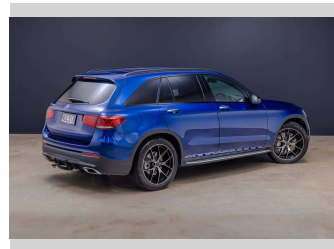

2021 Mercedes-Benz GLC 300 E 155KW/PHEV/4WD

Purchase Price **\$69,990**
Includes GST, Registration & Licensing

Finance may be available on this vehicle. Ask one of our friendly staff for more information.

Gain peace of mind with Mechanical Breakdown Insurance. **Ask us how.**

Top features
None Listed

Body Style
4 door, Station Wagon

Odometer
29,816 km

Engine
1991 cc, Plug-In Hybrid

Fuel Type
Petrol

Transmission
Automatic, Four Wheel Drive

Wheels
-

VIN
W1N2539532F989846

Interior
Black

Safety
-

Reg No.
NUL510

Ext Colour
Blue

History
NZ New, 4 owners

Seats
5 seats, Leather