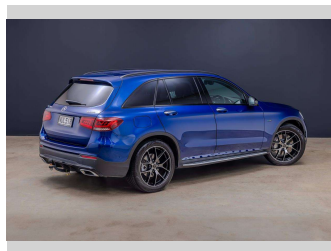

# 2021 Mercedes-Benz GLC 300 E 155KW/PHEV/4WD

**Purchase Price** **\$64,990**  
Includes GST, Registration & Licensing

Finance may be available on this vehicle. Ask one of our friendly staff for more information.

Gain peace of mind with Mechanical Breakdown Insurance. **Ask us how.**

**Top features**  
None Listed

Body Style  
**4 door, Station Wagon**

Odometer  
**29,816 km**

Engine  
**1991 cc, Plug-In Hybrid**

Fuel Type  
**Petrol**

Transmission  
**Automatic, Four Wheel Drive**

Wheels  
-

VIN  
**W1N2539532F989846**

Interior  
**Black**

Safety  
-

Reg No.  
**NUL510**

Ext Colour  
**Blue**

History  
**NZ New, 4 owners**