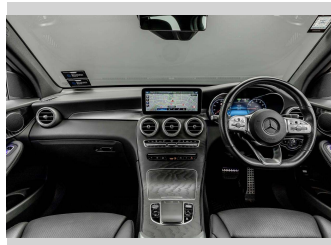

2021 Mercedes-Benz GLC 300 E 155KW/PHEV/4WD