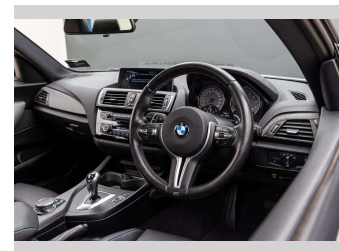

2016 BMW M2 COUPE 3.0P/7AT

Purchase Price **$57,990**
Includes GST, Registration & Licensing

Finance may be available on this vehicle. Ask one of our friendly staff for more information.

Gain peace of mind with Mechanical Breakdown Insurance. **Ask us how.**

Top features

None Listed

Body Style
2 door, Coupe

Odometer
11,813 km

Engine
2979 cc, Internal Combustion

Fuel Type
Petrol

Transmission
Automatic, Rear Wheel

Wheels
-

VIN
WBS1H92090V817266

Interior
Black

Safety
-

Reg No.
QQC452

Ext Colour
White

History
Ex-Overseas, 1 owner

Seats
4 seats, Leather

CO2 Emissions
-

Energy Economy
-

Stock ID: 3119

Southern Specialist Cars | Phone 021 778 445 | Email info@southernspecialistcars.co.nz
433 Selwyn Street, Addington, Christchurch 8024, New Zealand
www.southernspecialistcars.co.nz

★★★★★
4.85 | 485 reviews