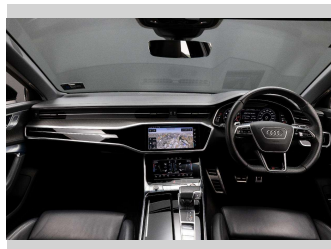

2020 Audi RS6 AVANT 441KW 4.0

Purchase Price **$139,990**
Includes GST, Registration & Licensing

Finance may be available on this vehicle. Ask one of our friendly staff for more information.

Gain peace of mind with Mechanical Breakdown Insurance. **Ask us how.**

Top features
None Listed

Body Style
5 door, Station Wagon

Odometer
54,399 km

Engine
3993 cc, Internal Combustion

Fuel Type
Petrol

Transmission
Automatic, Four Wheel Drive

Wheels
-

VIN
WUAZZZF25LN901739

Interior
Black

Safety
-

Reg No.
NQM313

Ext Colour
Blue

History
NZ New, 6 owners

Seats
5 seats, Leather

CO2 Emissions
-

Energy Economy
-

Stock ID: 2975

Southern Specialist Cars | Phone 021 778 445 | Email info@southernspecialistcars.co.nz
433 Selwyn Street, Addington, Christchurch 8024, New Zealand
www.southernspecialistcars.co.nz

4.84 | 446 reviews