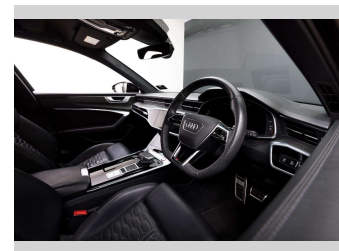

2020 Audi RS6 AVANT 441KW 4.0

Purchase Price **$139,990**
Includes GST, Registration & Licensing

Finance may be available on this vehicle. Ask one of our friendly staff for more information.

Gain peace of mind with Mechanical Breakdown Insurance. **Ask us how.**

Top features
None Listed

Body Style
5 door, Station Wagon

Odometer
54,399 km

Engine
3993 cc, Internal Combustion

Fuel Type
Petrol

Transmission
Automatic, Four Wheel Drive

Wheels
-

VIN
WUAZZZF25LN901739

Interior
Black

Safety
-

Reg No.
NQM313

Ext Colour
Blue

History
NZ New, 6 owners

Seats
5 seats, Leather

CO2 Emissions
-

Energy Economy
-

Stock ID: 2975

Southern Specialist Cars | Phone 021 778 445 | Email info@southernspecialistcars.co.nz
433 Selwyn Street, Addington, Christchurch 8024, New Zealand
www.southernspecialistcars.co.nz

4.84 | 446 reviews