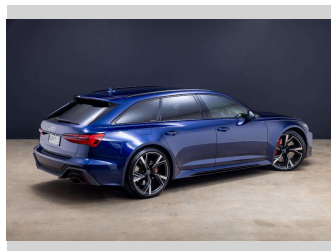

2020 Audi RS6 AVANT 441KW 4.0

Purchase Price **\$139,990**
Includes GST, Registration & Licensing

Finance may be available on this vehicle. Ask one of our friendly staff for more information.

Gain peace of mind with Mechanical Breakdown Insurance. **Ask us how.**

Top features
None Listed

Body Style
5 door, Station Wagon

Odometer
54,399 km

Engine
3993 cc, Internal Combustion

Fuel Type
Petrol

Transmission
Automatic, Four Wheel Drive

Wheels
-

VIN
WUAZZZF25LN901739

Interior
Black

Safety
-

Reg No.
NQM313

Ext Colour
Blue

History
NZ New, 6 owners

Seats
5 seats, Leather

CO2 Emissions
-

Energy Economy
-