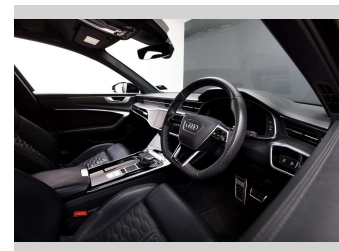

2020 Audi RS6 AVANT 441KW 4.0

Purchase Price **$134,990**
Includes GST, Registration & Licensing

Finance may be available on this vehicle. Ask one of our friendly staff for more information.

Gain peace of mind with Mechanical Breakdown Insurance. **Ask us how.**

Top features
None Listed

Body Style
5 door, Station Wagon

Odometer
54,399 km

Engine
3993 cc, Internal Combustion

Fuel Type
Petrol

Transmission
Automatic, Four Wheel Drive

Wheels
-

VIN
WUAZZZF25LN901739

Interior
Black

Safety
-

Reg No.
NQM313

Ext Colour
Blue

History
NZ New, 6 owners

Seats
5 seats, Leather

CO2 Emissions
-

Energy Economy
-

Stock ID: 2975

Southern Specialist Cars | Phone 021 778 445 | Email info@southernspecialistcars.co.nz
433 Selwyn Street, Addington, Christchurch 8024, New Zealand
www.southernspecialistcars.co.nz

★★★★★
4.84 | 475 reviews