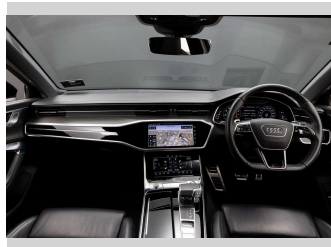

2020 Audi RS6 AVANT 441KW 4.0

Purchase Price **$134,990**
Includes GST, Registration & Licensing

Finance may be available on this vehicle. Ask one of our friendly staff for more information.

Gain peace of mind with Mechanical Breakdown Insurance. **Ask us how.**

Top features
None Listed

Body Style
5 door, Station Wagon

Odometer
54,399 km

Engine
3993 cc, Internal Combustion

Fuel Type
Petrol

Transmission
Automatic, Four Wheel Drive

Wheels
-

VIN
WUAZZZF25LN901739

Interior
Black

Safety
-

Reg No.
NQM313

Ext Colour
Blue

History
NZ New, 6 owners

Seats
5 seats, Leather

CO2 Emissions
-

Energy Economy
-

Stock ID: 2975

Southern Specialist Cars | Phone 021 778 445 | Email info@southernspecialistcars.co.nz
433 Selwyn Street, Addington, Christchurch 8024, New Zealand
www.southernspecialistcars.co.nz

★★★★★
4.84 | 475 reviews