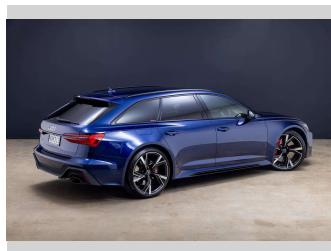

2020 Audi RS6 AVANT 441KW 4.0

Purchase Price **\$134,990**
Includes GST, Registration & Licensing

Finance may be available on this vehicle. Ask one of our friendly staff for more information.

Gain peace of mind with Mechanical Breakdown Insurance. **Ask us how.**

Top features
None Listed

Body Style
5 door, Station Wagon

Odometer
54,399 km

Engine
3993 cc, Internal Combustion

Fuel Type
Petrol

Transmission
Automatic, Four Wheel Drive

Wheels
-

VIN
WUAZZZF25LN901739

Interior
Black

Safety
-

Reg No.
NQM313

Ext Colour
Blue

History
NZ New, 6 owners

Seats
5 seats, Leather

CO2 Emissions
-

Energy Economy
-