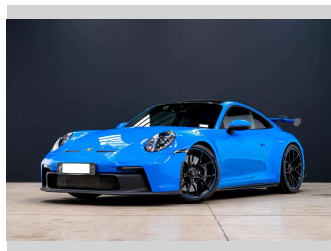

2022 Porsche 911 GT3 4.0P/7AM

Purchase Price **\$369,990**
Includes GST, Registration & Licensing

Finance may be available on this vehicle. Ask one of our friendly staff for more information.

Gain peace of mind with Mechanical Breakdown Insurance. **Ask us how.**

Top features
None Listed

Body Style
2 door, Coupe

Odometer
10,040 km

Engine
3996 cc, Internal Combustion

Fuel Type
Petrol

Transmission
Automatic

Wheels
-

VIN
WP0ZZZ99ZNS265886

Interior
Black/Blue

Safety
-

Reg No.
PWL875

Ext Colour
Blue

History
NZ New, 1 owner

Seats
2 seats, Leather/Suede

CO2 Emissions
-

Energy Economy
-