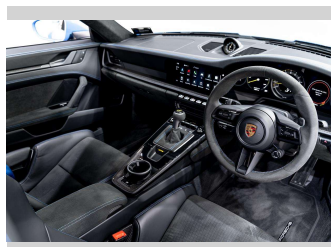

2022 Porsche 911 GT3 4.0P/7AM

Purchase Price **$369,990**
Includes GST, Registration & Licensing

Finance may be available on this vehicle. Ask one of our friendly staff for more information.

Gain peace of mind with Mechanical Breakdown Insurance. **Ask us how.**

Top features
None Listed

Body Style
2 door, Coupe

Odometer
10,040 km

Engine
3996 cc, Internal Combustion

Fuel Type
Petrol

Transmission
Automatic

Wheels
-

VIN
WP0ZZZ99ZNS265886

Interior
Black/Blue

Safety
-

Reg No.
PWL875

Ext Colour
Blue

History
NZ New, 1 owner

Seats
2 seats, Leather/Suede

CO2 Emissions
-

Energy Economy
-

Stock ID: 2601

Southern Specialist Cars | Phone 021 778 445 | Email info@southernspecialistcars.co.nz
433 Selwyn Street, Addington, Christchurch 8024, New Zealand
www.southernspecialistcars.co.nz

4.84 | 449 reviews