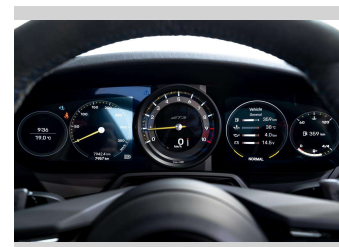

2022 Porsche 911 GT3 4.0P/7AM

Purchase Price **\$369,990**
Includes GST, Registration & Licensing

Finance may be available on this vehicle. Ask one of our friendly staff for more information.

Gain peace of mind with Mechanical Breakdown Insurance. **Ask us how.**

Top features
None Listed

Body Style
2 door, Coupe

Odometer
10,040 km

Engine
3996 cc, Internal Combustion

Fuel Type
Petrol

Transmission
Automatic

Wheels
-

VIN
WP0ZZZ99ZNS265886

Interior
Black/Blue

Safety
-

Reg No.
PWL875

Ext Colour
Blue

History
NZ New, 1 owner

Seats
2 seats, Leather/Suede

CO2 Emissions
-

Energy Economy
-