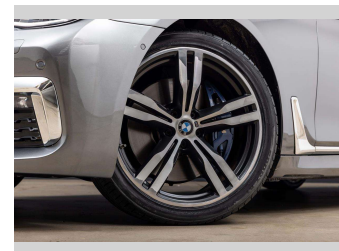

2017 BMW 750i 4.4P/8AT/SL/4DR

Purchase Price **$59,990**
Includes GST, Registration & Licensing

Finance may be available on this vehicle. Ask one of our friendly staff for more information.

Gain peace of mind with Mechanical Breakdown Insurance. **Ask us how.**

Top features
None Listed

Body Style
4 door, Sedan

Odometer
57,854 km

Engine
4395 cc, Internal Combustion

Fuel Type
Petrol

Transmission
Automatic, Rear Wheel

Wheels
-

VIN
WBA7A82090G244466

Interior
Cream

Safety
-

Reg No.
QEG549

Ext Colour
Grey

History
NZ New, 2 owners

Seats
5 seats, Leather

CO2 Emissions
-

Energy Economy
-

Stock ID: 3002

Southern Specialist Cars | Phone 021 778 445 | Email info@southernspecialistcars.co.nz
433 Selwyn Street, Addington, Christchurch 8024, New Zealand
www.southernspecialistcars.co.nz

4.84 | 478 reviews