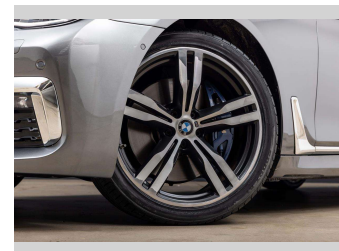

2017 BMW 750i 4.4P/8AT/SL/4DR

Purchase Price **$59,990**
Includes GST, Registration & Licensing

Finance may be available on this vehicle. Ask one of our friendly staff for more information.

Gain peace of mind with Mechanical Breakdown Insurance. **Ask us how.**

Top features
None Listed

Body Style
4 door, Sedan

Odometer
57,960 km

Engine
4395 cc, Internal Combustion

Fuel Type
Petrol

Transmission
Automatic, Rear Wheel

Wheels
-

VIN
WBA7A82090G244466

Interior
Cream

Safety
-

Reg No.
QEG549

Ext Colour
Grey

History
NZ New, 2 owners

Seats
5 seats, Leather

CO2 Emissions
-

Energy Economy
-

Stock ID: 3002

Southern Specialist Cars | Phone 021 778 445 | Email info@southernspecialistcars.co.nz
433 Selwyn Street, Addington, Christchurch 8024, New Zealand
www.southernspecialistcars.co.nz