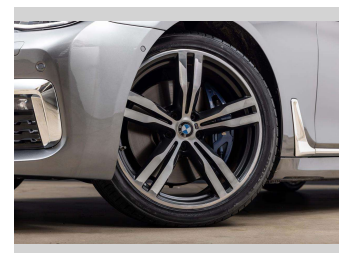

2017 BMW 750i 4.4P/8AT/SL/4DR

Purchase Price **$57,990**
Includes GST, Registration & Licensing

Finance may be available on this vehicle. Ask one of our friendly staff for more information.

Gain peace of mind with Mechanical Breakdown Insurance. **Ask us how.**

Top features
None Listed

Body Style
4 door, Sedan

Odometer
57,960 km

Engine
4395 cc, Internal Combustion

Fuel Type
Petrol

Transmission
Automatic, Rear Wheel

Wheels
-

VIN
WBA7A82090G244466

Interior
Cream

Safety
-

Reg No.
QEG549

Ext Colour
Grey

History
NZ New, 2 owners

Seats
5 seats, Leather

CO2 Emissions
-

Energy Economy
-

Stock ID: 3002

Southern Specialist Cars | Phone 021 778 445 | Email info@southernspecialistcars.co.nz
433 Selwyn Street, Addington, Christchurch 8024, New Zealand
www.southernspecialistcars.co.nz

4.85 | 489 reviews