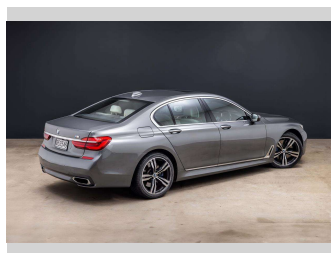

2017 BMW 750i 4.4P/8AT/SL/4DR

Purchase Price **\$57,990**
Includes GST, Registration & Licensing

Finance may be available on this vehicle. Ask one of our friendly staff for more information.

Gain peace of mind with Mechanical Breakdown Insurance. **Ask us how.**

Top features
None Listed

Body Style
4 door, Sedan

Odometer
57,960 km

Engine
4395 cc, Internal Combustion

Fuel Type
Petrol

Transmission
Automatic, Rear Wheel

Wheels
-

VIN
WBA7A82090G244466

Interior
Cream

Safety
-

Reg No.
QEG549

Ext Colour
Grey

History
NZ New, 2 owners

Seats
5 seats, Leather

CO2 Emissions
-

Energy Economy
-