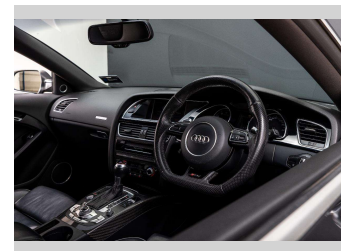

2015 Audi RS5 Coupe 4.2 FSI quattro

Purchase Price **$37,990**
Includes GST, Registration & Licensing

Finance may be available on this vehicle. Ask one of our friendly staff for more information.

Gain peace of mind with Mechanical Breakdown Insurance. **Ask us how.**

Top features
None Listed

Body Style
2 door, Coupe

Odometer
113,291 km

Engine
4163 cc, Internal Combustion

Fuel Type
Petrol

Transmission
Automatic, Four Wheel Drive

Wheels
-

VIN
WUAZZZ8T4FA901619

Interior
Black

Safety
-

Reg No.
QSD330

Ext Colour
Grey

History
NZ New, 12 owners

Seats
4 seats, Leather

CO2 Emissions
-

Energy Economy
-

Stock ID: 2957

Southern Specialist Cars | Phone 021 778 445 | Email info@southernspecialistcars.co.nz
433 Selwyn Street, Addington, Christchurch 8024, New Zealand
www.southernspecialistcars.co.nz

4.84 | 446 reviews