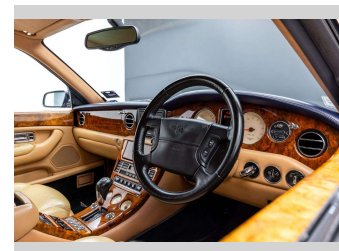

2002 Bentley Arnage Red Label

Purchase Price **$39,990**
Includes GST, Registration & Licensing

Finance may be available on this vehicle. Ask one of our friendly staff for more information.

Gain peace of mind with Mechanical Breakdown Insurance. **Ask us how.**

Top features
None Listed

Body Style
4 door, Sedan

Odometer
129,188 km

Engine
6750 cc, Internal Combustion

Fuel Type
Petrol

Transmission
Automatic, Rear Wheel

Wheels
-

VIN
SCBLC31E12CH08264

Interior
Tan

Safety
-

Reg No.
EJA486

Ext Colour
Blue

History
Ex-Overseas, 14 owners

Seats
5 seats, Leather

CO2 Emissions
-

Energy Economy
-

Stock ID: 3032

Southern Specialist Cars | Phone 021 778 445 | Email info@southernspecialistcars.co.nz
433 Selwyn Street, Addington, Christchurch 8024, New Zealand
www.southernspecialistcars.co.nz