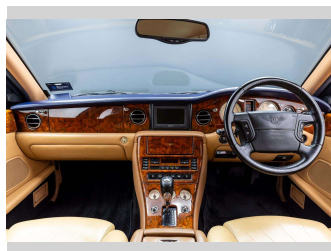

2002 Bentley Arnage Red Label

Purchase Price **\$39,990**
Includes GST, Registration & Licensing

Finance may be available on this vehicle. Ask one of our friendly staff for more information.

Gain peace of mind with Mechanical Breakdown Insurance. **Ask us how.**

Interior
Tan

Safety
-

Reg No.
EJA486

Ext Colour
Blue

History
Ex-Overseas, 14 owners

Seats
5 seats, Leather

CO2 Emissions
-

Energy Economy
-