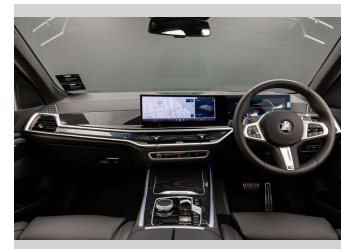

2024 BMW X5 XDRIVE30D 3.0DT/4WD

Purchase Price **$156,990**
Includes GST, Registration & Licensing

Finance may be available on this vehicle. Ask one of our friendly staff for more information.

Gain peace of mind with Mechanical Breakdown Insurance. **Ask us how.**

Top features
None Listed

Body Style
5 door, Station Wagon

Odometer
126 km

Engine
2993 cc, Internal Combustion

Fuel Type
Diesel

Transmission
Automatic, Four Wheel Drive

Wheels
-

VIN
WBA12EV0009X53458

Interior
Black

Safety
-

Reg No.
QUJ149

Ext Colour
Grey

History
NZ New, 1 owner

Seats
5 seats, Leather

CO2 Emissions
-

Energy Economy
-

-

-

-

Stock ID: 3084

Southern Specialist Cars | Phone 021 778 445 | Email info@southernspecialistcars.co.nz
433 Selwyn Street, Addington, Christchurch 8024, New Zealand
www.southernspecialistcars.co.nz