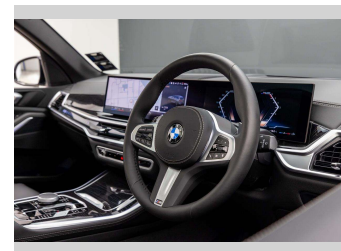

2024 BMW X5 XDRIVE30D 3.0DT/4WD

Purchase Price **$156,990**
Includes GST, Registration & Licensing

Finance may be available on this vehicle. Ask one of our friendly staff for more information.

Gain peace of mind with Mechanical Breakdown Insurance. **Ask us how.**

Top features
None Listed

Body Style
5 door, Station Wagon

Odometer
126 km

Engine
2993 cc, Internal Combustion

Fuel Type
Diesel

Transmission
Automatic, Four Wheel Drive

Wheels
-

VIN
WBA12EV0009X53458

Interior
Black

Safety
-

Reg No.
QUJ149

Ext Colour
Grey

History
NZ New, 1 owner

Seats
5 seats, Leather

CO2 Emissions
-

Energy Economy
-

-

-

-

Stock ID: 3084

Southern Specialist Cars | Phone 021 778 445 | Email info@southernspecialistcars.co.nz
433 Selwyn Street, Addington, Christchurch 8024, New Zealand
www.southernspecialistcars.co.nz