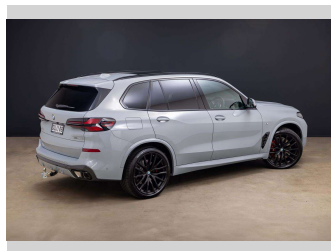

# 2024 BMW X5 XDRIVE30D 3.0DT/4WD

**Purchase Price** **\$156,990**  
Includes GST, Registration & Licensing

Finance may be available on this vehicle. Ask one of our friendly staff for more information.

Gain peace of mind with Mechanical Breakdown Insurance. **Ask us how.**

**Top features**  
None Listed

Body Style  
**5 door, Station Wagon**

Odometer  
**126 km**

Engine  
**2993 cc, Internal Combustion**

Fuel Type  
**Diesel**

Transmission  
**Automatic, Four Wheel Drive**

Wheels  
-

VIN  
**WBA12EV0009X53458**

Interior  
**Black**

Safety  
-

Reg No.  
**QUJ149**

Ext Colour  
**Grey**

History  
**NZ New, 1 owner**

Seats  
**5 seats, Leather**

CO2 Emissions  
-