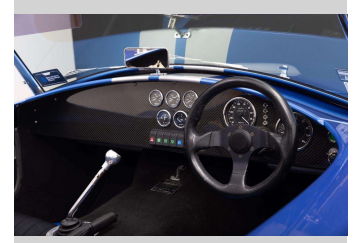

2005 Other Shelby Cobra

Purchase Price **$89,990**
Includes GST, Registration & Licensing

Finance may be available on this vehicle. Ask one of our friendly staff for more information.

Gain peace of mind with Mechanical Breakdown Insurance. **Ask us how.**

Top features

None Listed

Body Style
Coupe

Odometer
6,060 km

Engine
4736 cc, Internal Combustion

Fuel Type
Petrol

Transmission
Manual

Wheels
-

VIN
7A88E000705756422

Interior
Black

Safety
-

Reg No.
QPT748

Ext Colour
Blue

History
NZ New, 1 owner

Seats
2 seats, Vinyl

CO2 Emissions
-

Energy Economy
-

Stock ID: 2911

Southern Specialist Cars | Phone 021 778 445 | Email info@southernspecialistcars.co.nz
433 Selwyn Street, Addington, Christchurch 8024, New Zealand
www.southernspecialistcars.co.nz

4.84 | 426 reviews