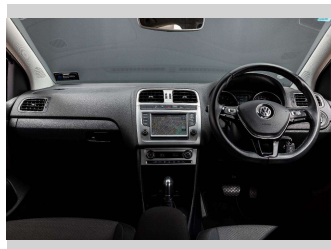

2016 Volkswagen Polo TSI 66KW HL 1.2P/7AT

Purchase Price **$15,990**
Includes GST, Registration & Licensing

Finance may be available on this vehicle. Ask one of our friendly staff for more information.

Gain peace of mind with Mechanical Breakdown Insurance. **Ask us how.**

Top features
None Listed

Body Style
4 door, Hatchback

Odometer
24,548 km

Engine
1197 cc, Internal Combustion

Fuel Type
Petrol

Transmission
Automatic, Front Wheel

Wheels
-

VIN
WVWZZZ6RZGU081197

Interior
Black

Safety
-

Reg No.
KFA851

Ext Colour
Grey

History
NZ New, 1 owner

Seats
5 seats, Fabric

CO2 Emissions
-

Energy Economy
-

Stock ID: 3110

Southern Specialist Cars | Phone 021 778 445 | Email info@southernspecialistcars.co.nz
433 Selwyn Street, Addington, Christchurch 8024, New Zealand
www.southernspecialistcars.co.nz

★★★★★
4.85 | 483 reviews