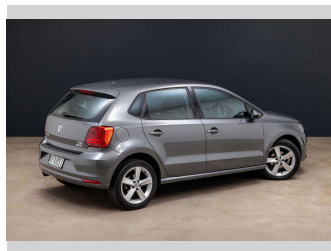

2016 Volkswagen Polo TSI 66KW HL 1.2P/7AT

Purchase Price **\$15,990**
Includes GST, Registration & Licensing

Finance may be available on this vehicle. Ask one of our friendly staff for more information.

Gain peace of mind with Mechanical Breakdown Insurance. **Ask us how.**

Top features
None Listed

Body Style
4 door, Hatchback

Odometer
24,548 km

Engine
1197 cc, Internal Combustion

Fuel Type
Petrol

Transmission
Automatic, Front Wheel

Wheels
-

VIN
WVWZZZ6RZGU081197

Interior
Black

Safety
-

Reg No.
KFA851

Ext Colour
Grey

History
NZ New, 1 owner

Seats
5 seats, Fabric