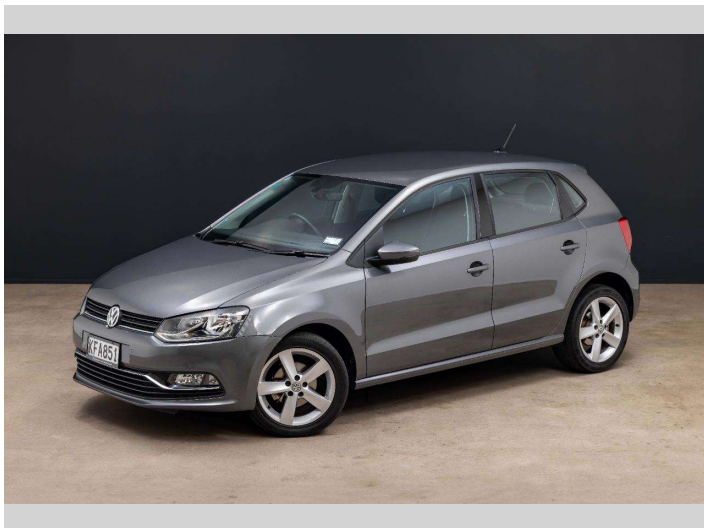

2016 Volkswagen Polo TSI 66KW HL 1.2P/7AT

Purchase Price **\$15,990**
Includes GST, Registration & Licensing

Finance may be available on this vehicle. Ask one of our friendly staff for more information.

Gain peace of mind with Mechanical Breakdown Insurance. **Ask us how.**

Top features
None Listed

Body Style
4 door, Hatchback

Odometer
24,548 km

Engine
1197 cc, Internal Combustion

Fuel Type
Petrol

Transmission
Automatic, Front Wheel

Wheels
-

VIN
WVWZZZ6RZGU081197

Interior
Black

Safety
-

Reg No.
KFA851

Ext Colour
Grey

History
NZ New, 1 owner

Seats
5 seats, Fabric