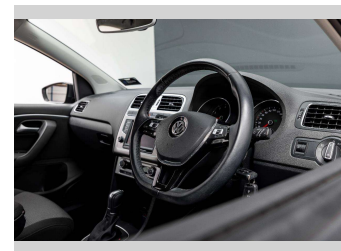

2016 Volkswagen Polo TSI 66KW HL 1.2P/7AT

Purchase Price **$15,990**
Includes GST, Registration & Licensing

Finance may be available on this vehicle. Ask one of our friendly staff for more information.

Gain peace of mind with Mechanical Breakdown Insurance. **Ask us how.**

Top features
None Listed

Body Style
4 door, Hatchback

Odometer
24,548 km

Engine
1197 cc, Internal Combustion

Fuel Type
Petrol

Transmission
Automatic, Front Wheel

Wheels
-

VIN
WVWZZZ6RZGU081197

Interior
Black

Safety
-

Reg No.
KFA851

Ext Colour
Grey

History
NZ New, 1 owner

Seats
5 seats, Fabric

CO2 Emissions
-

Energy Economy
-

Stock ID: 3110

Southern Specialist Cars | Phone 021 778 445 | Email info@southernspecialistcars.co.nz
433 Selwyn Street, Addington, Christchurch 8024, New Zealand
www.southernspecialistcars.co.nz

★★★★★
4.85 | 483 reviews