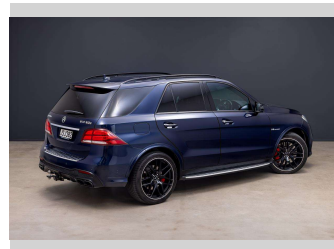

# 2016 Mercedes-Benz GLE 63 S AMG 5.5P/4WD

**Purchase Price** **\$54,990**  
Includes GST, Registration & Licensing

Finance may be available on this vehicle. Ask one of our friendly staff for more information.

Gain peace of mind with Mechanical Breakdown Insurance. **Ask us how.**

**Top features**  
None Listed

Body Style  
**4 door, RV/SUV**

Odometer  
**112,447 km**

Engine  
**5461 cc, Internal Combustion**

Fuel Type  
**Petrol**

Transmission  
**Automatic, Four Wheel Drive**

Wheels  
-

VIN  
**WDC1660752A706732**

Interior  
**Black**

Safety  
-

Reg No.  
**JSJ302**

Ext Colour  
**Blue**

History  
**NZ New, 4 owners**