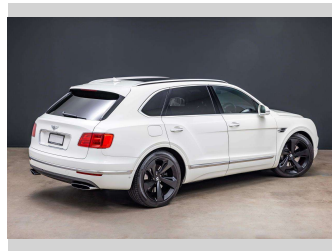

2016 Bentley Bentayga 6.0PT/4WD/8AT ZF

Purchase Price **\$119,990**
Includes GST, Registration & Licensing

Finance may be available on this vehicle. Ask one of our friendly staff for more information.

Gain peace of mind with Mechanical Breakdown Insurance. **Ask us how.**

Top features
None Listed

Body Style
Station Wagon

Odometer
76,500 km

Engine
5950 cc, Internal Combustion

Fuel Type
Petrol

Transmission
Automatic

Wheels
-

VIN
SJAAB14V0HC011215

Interior
Black

Safety
-

Reg No.
-

Ext Colour
White

History
Ex-Overseas, 8 owners

Seats
5 seats, Leather

CO2 Emissions
-

Energy Economy
-