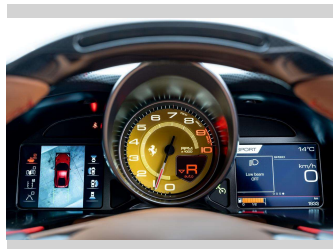

2020 Ferrari 812 SUPERFAST 6.5P/7AM

Purchase Price **\$549,990**
Includes GST, Registration & Licensing

Finance may be available on this vehicle. Ask one of our friendly staff for more information.

Gain peace of mind with Mechanical Breakdown Insurance. **Ask us how.**