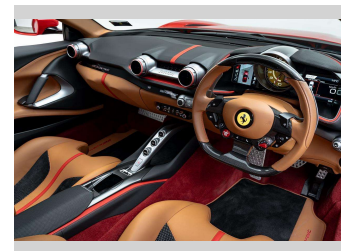

# 2020 Ferrari 812 SUPERFAST 6.5P/7AM

**Purchase Price** **\$499,990**  
Includes GST, Registration & Licensing

Finance may be available on this vehicle. Ask one of our friendly staff for more information.