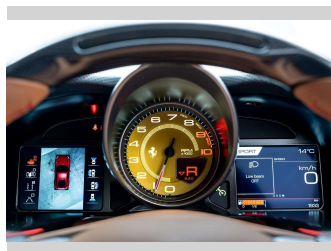

# 2020 Ferrari 812 SUPERFAST 6.5P/7AM

**Purchase Price** **\$499,990**  
Includes GST, Registration & Licensing

Finance may be available on this vehicle. Ask one of our friendly staff for more information.

Gain peace of mind with Mechanical Breakdown Insurance. **Ask us how.**

**Top features**  
None Listed

Body Style  
**2 door, Coupe**

Odometer  
**2,216 km**

Engine  
**6496 cc, Internal Combustion**

Fuel Type  
**Petrol**