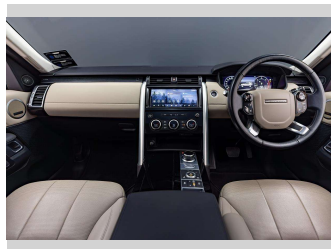

2019 Land Rover Discovery TD6 HSE 3.0DT/4WD

Purchase Price **$64,990**
Includes GST, Registration & Licensing

Finance may be available on this vehicle. Ask one of our friendly staff for more information.

Gain peace of mind with Mechanical Breakdown Insurance. **Ask us how.**

Top features

None Listed

Body Style
5 door, Station Wagon

Odometer
95,662 km

Engine
2993 cc

Fuel Type
Diesel

Transmission
Automatic, Four Wheel Drive

Wheels
-

VIN
SALRA2AK3K2405379

Interior
Cream

Safety

Based on 2017 ANCAP rating for 17+ models with dual frontal+side+head airbags

Reg No.
MKU287

Ext Colour
Blue

History
NZ New, 4 owners

Seats
7 seats, Leather

CO2 Emissions
★★★☆☆☆
225 grams/km

Energy Economy
★★☆☆☆☆
Annual fuel cost of $3,470
8.6L per 100km

Cost per year is an estimate based on diesel price of $2.00 per litre and an average distance of 14000 km includes Road User Charges. Emissions and Energy Economy figures standardised to 3P WLTP.

Stock ID: 2699

Southern Specialist Cars | Phone 021 778 445 | Email info@southernspecialistcars.co.nz
433 Selwyn Street, Addington, Christchurch 8024, New Zealand
www.southernspecialistcars.co.nz

4.83 | 394 reviews