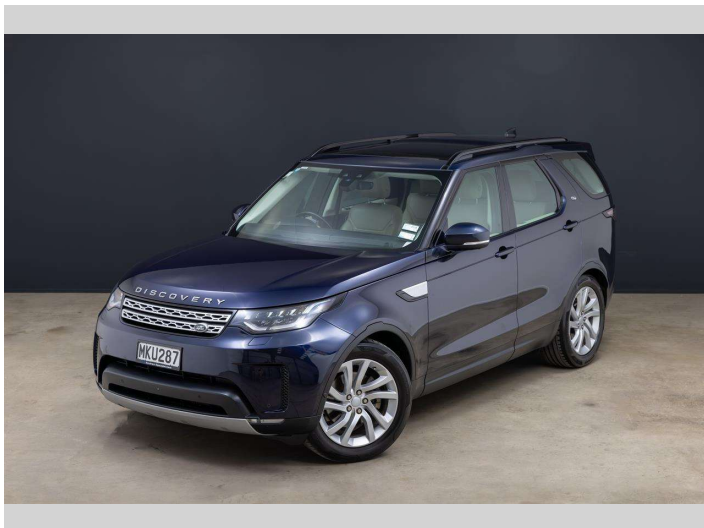

2019 Land Rover Discovery TD6 HSE 3.0DT/4WD

Purchase Price **\$64,990**
Includes GST, Registration & Licensing

Finance may be available on this vehicle. Ask one of our friendly staff for more information.

Gain peace of mind with Mechanical Breakdown Insurance. **Ask us how.**

Top features

None Listed

Body Style
5 door, Station Wagon

Odometer
95,662 km

Engine
2993 cc

Fuel Type
Diesel

Transmission
Automatic, Four Wheel Drive

Wheels
-

VIN
SALRA2AK3K2405379

Interior
Cream

Safety

Based on 2017 ANCAP rating for 17+ models with dual frontal+side+head airbags

Reg No.
MKU287

Ext Colour
Blue

History
NZ New, 4 owners