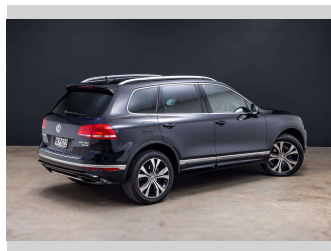

2017 Volkswagen Touareg V6 R-LINE TD1 BMT A

Purchase Price **\$27,990**
Includes GST, Registration & Licensing

Finance may be available on this vehicle. Ask one of our friendly staff for more information.

Gain peace of mind with Mechanical Breakdown Insurance. **Ask us how.**

Top features
None Listed

Body Style
Station Wagon

Odometer
144,760 km

Engine
2967 cc, Internal Combustion

Fuel Type
Diesel

Transmission
Automatic

Wheels
-

VIN
WVGZZZ7PZHD017666

Interior
Black

Safety
-

Reg No.
MKP822

Ext Colour
Blue

History
Ex-Overseas, 1 owner

Seats
5 seats, Leather