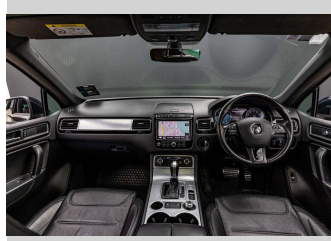

2017 Volkswagen Touareg V6 R-LINE TD1 BMT A

Purchase Price **$27,990**
Includes GST, Registration & Licensing

Finance may be available on this vehicle. Ask one of our friendly staff for more information.

Gain peace of mind with Mechanical Breakdown Insurance. **Ask us how.**

Top features
None Listed

Body Style
Station Wagon

Odometer
144,760 km

Engine
2967 cc, Internal Combustion

Fuel Type
Diesel

Transmission
Automatic

Wheels
-

VIN
WVGZZZ7PZHD017666

Interior
Black

Safety
-

Reg No.
MKP822

Ext Colour
Blue

History
Ex-Overseas, 1 owner

Seats
5 seats, Leather

CO2 Emissions
-

Energy Economy
-

Stock ID: 3003

Southern Specialist Cars | Phone 021 778 445 | Email info@southernspecialistcars.co.nz
433 Selwyn Street, Addington, Christchurch 8024, New Zealand
www.southernspecialistcars.co.nz

★★★★★
4.84 | 456 reviews