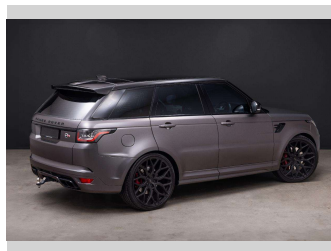

# 2020 Land Rover Range Rover Sport V8 SC SVR

**Purchase Price** **\$159,990**  
Includes GST, Registration & Licensing

Finance may be available on this vehicle. Ask one of our friendly staff for more information.

Gain peace of mind with Mechanical Breakdown Insurance. **Ask us how.**

**Top features**  
None Listed

Body Style  
**5 door, Station Wagon**

Odometer  
**38,490 km**

Engine  
**5000 cc, Internal Combustion**

Fuel Type  
**Petrol**

Transmission  
**Automatic**

Wheels  
-

VIN  
**SALWA2AE1LA709377**

Interior  
**Black**

Safety  

Based on 2023 VSRR rating

Reg No.  
-

Ext Colour  
**Grey**

History  
**NZ New**

Seats  
**5 seats, Leather**

CO2 Emissions  
☆☆☆☆☆☆  
**328 grams/km**

Energy Economy  
☆☆☆☆☆☆

**Annual fuel cost of \$5,610  
14.3L per 100km**

Cost per year is an estimate based on petrol price of \$2.80 per litre and an average distance of 14000 km. Emissions and Energy Economy figures standardised to 3P WLTP.