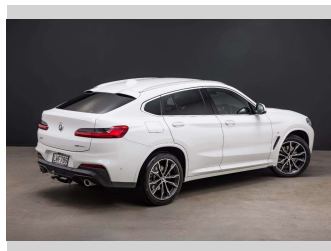

# 2018 BMW X4 XD20D 2.0DT/4WD/8AT

**Purchase Price** **\$39,990**  
Includes GST, Registration & Licensing

Finance may be available on this vehicle. Ask one of our friendly staff for more information.

Gain peace of mind with Mechanical Breakdown Insurance. **Ask us how.**

**Top features**  
None Listed

Body Style  
**5 door, Station Wagon**

Odometer  
**114,941 km**

Engine  
**1995 cc, Internal Combustion**

Fuel Type  
**Diesel**

Transmission  
**Automatic, Four Wheel Drive**

Wheels  
-

VIN  
**WBAVJ12050LB99261**

Interior  
**Black**

Safety  
-

Reg No.  
**LWF789**

Ext Colour  
**White**

History  
**NZ New, 1 owner**

Seats  
**5 seats, Leather**