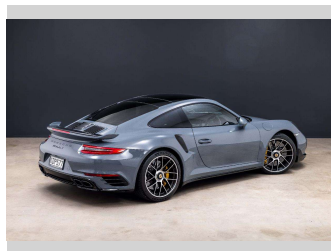

2016 Porsche 911 TURBO S 3.8P/4WD/7AM

Purchase Price **\$249,990**
Includes GST, Registration & Licensing

Finance may be available on this vehicle. Ask one of our friendly staff for more information.

Gain peace of mind with Mechanical Breakdown Insurance. **Ask us how.**

Top features
None Listed

Body Style
2 door, Coupe

Odometer
16,786 km

Engine
3800 cc, Internal Combustion

Fuel Type
Petrol

Transmission
Automatic, Four Wheel Drive

Wheels
-

VIN
WP0ZZZ99ZHS161621

Interior
Black

Safety
-

Reg No.
KDP577

Ext Colour
Blue

History
NZ New, 1 owner

Seats
4 seats, Leather

CO2 Emissions
-

Energy Economy
-