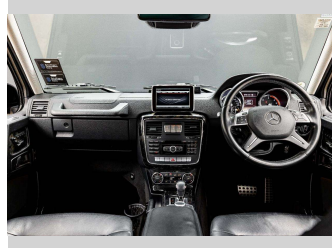

2015 Mercedes-Benz G 350 D 3.0D/4WD/7AT

Purchase Price **$89,990**
Includes GST, Registration & Licensing

Finance may be available on this vehicle. Ask one of our friendly staff for more information.

Gain peace of mind with Mechanical Breakdown Insurance. **Ask us how.**

Top features
None Listed

Body Style
5 door, Station Wagon

Odometer
101,225 km

Engine
2986 cc, Internal Combustion

Fuel Type
Diesel

Transmission
Automatic, Four Wheel Drive

Wheels
-

VIN
WDB4633462X238477

Interior
Black

Safety
-

Reg No.
RAB927

Ext Colour
Black

History
Ex-Overseas, 1 owner

Seats
5 seats, Leather

CO2 Emissions
-

Energy Economy
-

Stock ID: 3118

Southern Specialist Cars | Phone 021 778 445 | Email info@southernspecialistcars.co.nz
433 Selwyn Street, Addington, Christchurch 8024, New Zealand
www.southernspecialistcars.co.nz