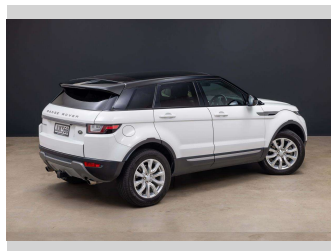

# 2016 Land Rover Range Rover Evoque TD4 SE

**Purchase Price** **\$29,990**  
Includes GST, Registration & Licensing

Finance may be available on this vehicle. Ask one of our friendly staff for more information.

Gain peace of mind with Mechanical Breakdown Insurance. **Ask us how.**

**Top features**  
None Listed

Body Style  
**5 door, Station Wagon**

Odometer  
**93,550 km**

Engine  
**2179 cc, Internal Combustion**

Fuel Type  
**Diesel**

Transmission  
**Automatic, Four Wheel Drive**

Wheels  
-

VIN  
**SALVA2AC1GH141347**

Interior  
**Black**

Safety  
-

Reg No.  
**JUK568**

Ext Colour  
**White**