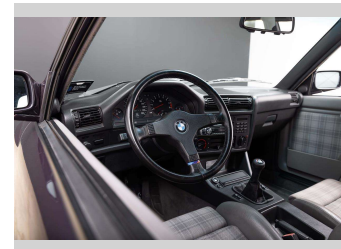

1988 BMW M3 Coupe (E30) Evolution II

Purchase Price **$199,990**
Includes GST, Registration & Licensing

Finance may be available on this vehicle. Ask one of our friendly staff for more information.

Gain peace of mind with Mechanical Breakdown Insurance. **Ask us how.**

Top features
None Listed

Body Style
Sedan

Odometer
177,364 km

Engine
2302 cc, Internal Combustion

Fuel Type
Petrol

Transmission
5-Speed Manual

Wheels
-

VIN
WBSAK010302191925

Interior
Grey

Safety
-

Reg No.
QAL594

Ext Colour
Blue

History
Ex-Overseas, 1 owner

Seats
4 seats, Leather/Fabric

CO2 Emissions
-

Energy Economy
-

Stock ID: 2920

Southern Specialist Cars | Phone 021 778 445 | Email info@southernspecialistcars.co.nz
433 Selwyn Street, Addington, Christchurch 8024, New Zealand
www.southernspecialistcars.co.nz

★★★★★
4.84 | 472 reviews