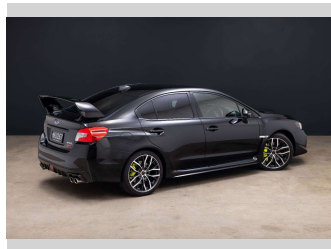

2019 Subaru WRX STI 2.5P/4WD/6MT

Purchase Price **\$59,990**
Includes GST, Registration & Licensing

Finance may be available on this vehicle. Ask one of our friendly staff for more information.

Gain peace of mind with Mechanical Breakdown Insurance. **Ask us how.**

Top features
None Listed

Body Style
4 door, Sedan

Odometer
10,274 km

Engine
2457 cc, Internal Combustion

Fuel Type
Petrol

Transmission
Manual, Four Wheel Drive

Wheels
-

VIN
JF1VAFKH3LG027144

Interior
Black

Safety
-

Reg No.
MKU267

Ext Colour
Black

History
NZ New, 2 owners

Seats
5 seats, Fabric

CO2 Emissions
-

Energy Economy
-