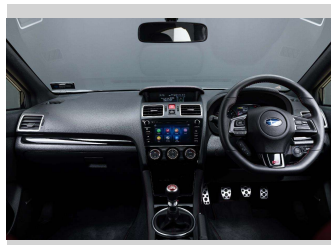

2019 Subaru WRX STI 2.5P/4WD/6MT

Purchase Price **$59,990**
Includes GST, Registration & Licensing

Finance may be available on this vehicle. Ask one of our friendly staff for more information.

Gain peace of mind with Mechanical Breakdown Insurance. **Ask us how.**

Top features
None Listed

Body Style
4 door, Sedan

Odometer
10,274 km

Engine
2457 cc, Internal Combustion

Fuel Type
Petrol

Transmission
Manual, Four Wheel Drive

Wheels
-

VIN
JF1VAFKH3LG027144

Interior
Black

Safety
-

Reg No.
MKU267

Ext Colour
Black

History
NZ New, 2 owners

Seats
5 seats, Fabric

CO2 Emissions
-

Energy Economy
-

Stock ID: 3105

Southern Specialist Cars | Phone 021 778 445 | Email info@southernspecialistcars.co.nz
433 Selwyn Street, Addington, Christchurch 8024, New Zealand
www.southernspecialistcars.co.nz