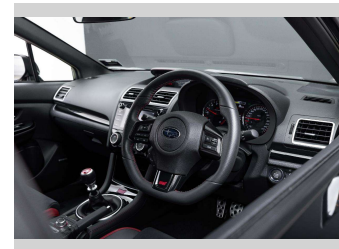

2019 Subaru WRX STI 2.5P/4WD/6MT

Purchase Price **$59,990**
Includes GST, Registration & Licensing

Finance may be available on this vehicle. Ask one of our friendly staff for more information.

Gain peace of mind with Mechanical Breakdown Insurance. **Ask us how.**

Top features
None Listed

Body Style
4 door, Sedan

Odometer
10,274 km

Engine
2457 cc, Internal Combustion

Fuel Type
Petrol

Transmission
Manual, Four Wheel Drive

Wheels
-

VIN
JF1VAFKH3LG027144

Interior
Black

Safety
-

Reg No.
MKU267

Ext Colour
Black

History
NZ New, 2 owners

Seats
5 seats, Fabric

CO2 Emissions
-

Energy Economy
-

Stock ID: 3105

Southern Specialist Cars | Phone 021 778 445 | Email info@southernspecialistcars.co.nz
433 Selwyn Street, Addington, Christchurch 8024, New Zealand
www.southernspecialistcars.co.nz