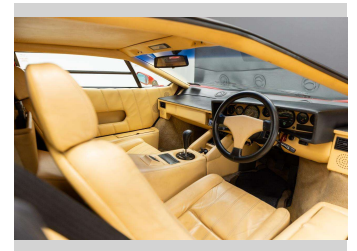

1990 Lamborghini Countach 25th Anniversary

Purchase Price **$899,990**
Includes GST, Registration & Licensing

Finance may be available on this vehicle. Ask one of our friendly staff for more information.

Gain peace of mind with Mechanical Breakdown Insurance. **Ask us how.**

Top features

None Listed

Body Style
Coupe

Odometer
53,834 km

Engine
5167 cc, Internal Combustion

Fuel Type
Petrol

Transmission
5-Speed Manual

Wheels
-

VIN
ZA9C005A0KLA12757

Interior
Tan

Safety
-

Reg No.
PWL890

Ext Colour
Red

History
Ex-Overseas, 1 owner

Seats
2 seats, Leather

CO2 Emissions
-

Energy Economy
-

Stock ID: 2901

Southern Specialist Cars | Phone 021 778 445 | Email info@southernspecialistcars.co.nz
433 Selwyn Street, Addington, Christchurch 8024, New Zealand
www.southernspecialistcars.co.nz