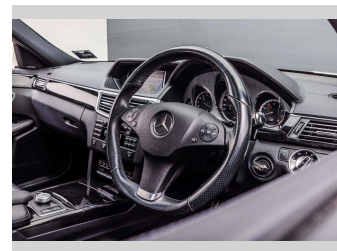

2011 Mercedes-Benz E 550 Sedan 5.5P/7AT

Purchase Price **$22,990**
Includes GST, Registration & Licensing

Finance may be available on this vehicle. Ask one of our friendly staff for more information.

Gain peace of mind with Mechanical Breakdown Insurance. **Ask us how.**

Top features
None Listed

Body Style
4 door, Sedan

Odometer
39,960 km

Engine
5461 cc, Internal Combustion

Fuel Type
Petrol

Transmission
Automatic, Rear Wheel

Wheels
-

VIN
WDD2120722A429782

Interior
Black

Safety
-

Reg No.
PSP770

Ext Colour
White

History
Ex-Overseas, 1 owner

Seats
5 seats, Leather

CO2 Emissions
-

Energy Economy
-

Stock ID: 3017

Southern Specialist Cars | Phone 021 778 445 | Email info@southernspecialistcars.co.nz
433 Selwyn Street, Addington, Christchurch 8024, New Zealand
www.southernspecialistcars.co.nz