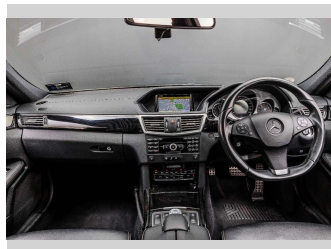

2011 Mercedes-Benz E 550 Sedan 5.5P/7AT

Purchase Price **$22,990**
Includes GST, Registration & Licensing

Finance may be available on this vehicle. Ask one of our friendly staff for more information.

Gain peace of mind with Mechanical Breakdown Insurance. **Ask us how.**

Top features
None Listed

Body Style
4 door, Sedan

Odometer
39,960 km

Engine
5461 cc, Internal Combustion

Fuel Type
Petrol

Transmission
Automatic, Rear Wheel

Wheels
-

VIN
WDD2120722A429782

Interior
Black

Safety
-

Reg No.
PSP770

Ext Colour
White

History
Ex-Overseas, 1 owner

Seats
5 seats, Leather

CO2 Emissions
-

Energy Economy
-

Stock ID: 3017

Southern Specialist Cars | Phone 021 778 445 | Email info@southernspecialistcars.co.nz
433 Selwyn Street, Addington, Christchurch 8024, New Zealand
www.southernspecialistcars.co.nz