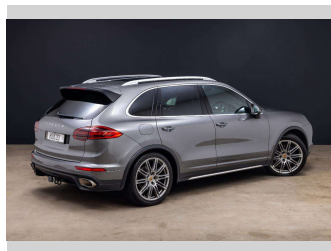

# 2015 Porsche Cayenne DIESEL 3.0D/4WD/8AT

**Purchase Price** **\$39,990**  
Includes GST, Registration & Licensing

Finance may be available on this vehicle. Ask one of our friendly staff for more information.

Gain peace of mind with Mechanical Breakdown Insurance. **Ask us how.**

**Top features**  
None Listed

Body Style  
**5 door, Station Wagon**

Odometer  
**119,570 km**

Engine  
**2967 cc, Internal Combustion**