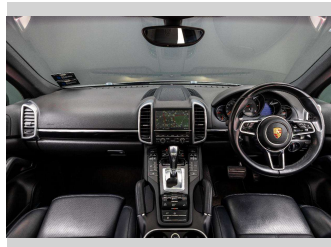

2015 Porsche Cayenne DIESEL 3.0D/4WD/8AT

Purchase Price **$39,990**
Includes GST, Registration & Licensing

Finance may be available on this vehicle. Ask one of our friendly staff for more information.

Gain peace of mind with Mechanical Breakdown Insurance. **Ask us how.**

Top features
None Listed

Body Style
5 door, Station Wagon

Odometer
119,570 km

Engine
2967 cc, Internal Combustion

Fuel Type
Diesel

Transmission
Automatic, Four Wheel Drive

Wheels
-

VIN
WP1ZZZ92ZFLA35197

Interior
Black

Safety
-

Reg No.
HZK33

Ext Colour
Grey

History
NZ New, 4 owners

Seats
5 seats, Leather

CO2 Emissions
-

Energy Economy
-

Stock ID: 2969

Southern Specialist Cars | Phone 021 778 445 | Email info@southernspecialistcars.co.nz
433 Selwyn Street, Addington, Christchurch 8024, New Zealand
www.southernspecialistcars.co.nz

★★★★★
4.84 | 446 reviews