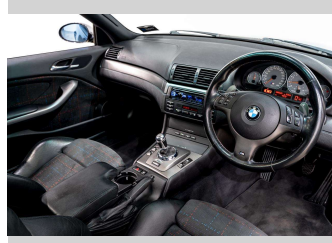

2002 BMW M3 COUPE (E46) SMG

Purchase Price

\$39,990

Includes GST, Registration & Licensing

Finance may be available on this vehicle. Ask one of our friendly staff for more information.

Gain peace of mind with Mechanical Breakdown Insurance. **Ask us how.**