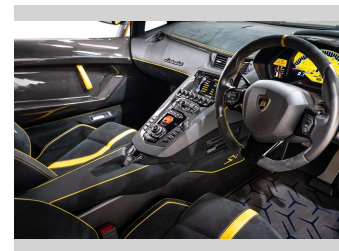

2016 Lamborghini Aventador LP750-4 SV 6.5P/4WD

Purchase Price **$799,990**
Includes GST, Registration & Licensing

Finance may be available on this vehicle. Ask one of our friendly staff for more information.

Gain peace of mind with Mechanical Breakdown Insurance. **Ask us how.**

Top features
None Listed

Body Style
2 door, Coupe

Odometer
11,232 km

Engine
6498 cc, Internal Combustion

Fuel Type
Petrol

Transmission
Automatic

Wheels
-

VIN
ZHWEF3ZD0GLA04483

Interior
Black

Safety
-

Reg No.
LP7504

Ext Colour
Yellow

History
NZ New, 6 owners

Seats
2 seats, Leather/Suede

CO2 Emissions
-

Energy Economy
-

Stock ID: 2882

Southern Specialist Cars | Phone 021 778 445 | Email info@southernspecialistcars.co.nz
433 Selwyn Street, Addington, Christchurch 8024, New Zealand
www.southernspecialistcars.co.nz