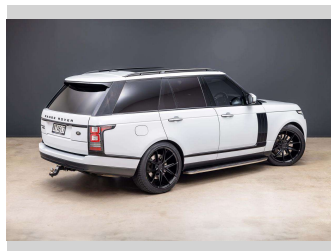

2015 Land Rover Range Rover V8 SUPERCHARGED

Purchase Price **\$52,990**
Includes GST, Registration & Licensing

Finance may be available on this vehicle. Ask one of our friendly staff for more information.

Gain peace of mind with Mechanical Breakdown Insurance. **Ask us how.**

Top features
None Listed

Body Style
5 door, Station Wagon

Odometer
140,339 km

Engine
4999 cc, Internal Combustion

Fuel Type
Petrol

Transmission
Automatic

Wheels
-

VIN
SALGA2EE7GA245600

Interior
Black

Safety
-

Reg No.
NTA617

Ext Colour
White

History
NZ New, 7 owners

Seats
5 seats, Leather