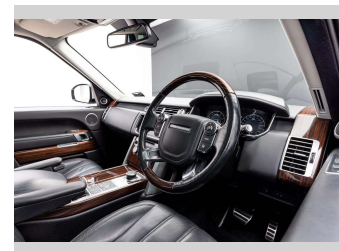

2015 Land Rover Range Rover V8 SUPERCHARGED

Purchase Price **$52,990**
Includes GST, Registration & Licensing

Finance may be available on this vehicle. Ask one of our friendly staff for more information.

Gain peace of mind with Mechanical Breakdown Insurance. **Ask us how.**

Top features
None Listed

Body Style
5 door, Station Wagon

Odometer
140,339 km

Engine
4999 cc, Internal Combustion

Fuel Type
Petrol

Transmission
Automatic

Wheels
-

VIN
SALGA2EE7GA245600

Interior
Black

Safety
-

Reg No.
NTA617

Ext Colour
White

History
NZ New, 7 owners

Seats
5 seats, Leather

CO2 Emissions
-

Energy Economy
-

Stock ID: 3029

Southern Specialist Cars | Phone 021 778 445 | Email info@southernspecialistcars.co.nz
433 Selwyn Street, Addington, Christchurch 8024, New Zealand
www.southernspecialistcars.co.nz

4.84 | 472 reviews