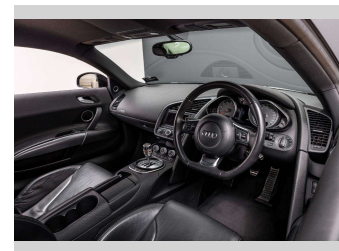

2009 Audi R8 Coupe 4.2 FSI quattro

Purchase Price **$124,990**
Includes GST, Registration & Licensing

Finance may be available on this vehicle. Ask one of our friendly staff for more information.

Gain peace of mind with Mechanical Breakdown Insurance. **Ask us how.**

Top features
None Listed

Body Style
2 door, Coupe

Odometer
44,144 km

Engine
4163 cc, Internal Combustion

Fuel Type
Petrol

Transmission
Manual, Four Wheel Drive

Wheels
-

VIN
WUAZZZ4278N005632

Interior
Black

Safety
-

Reg No.
GDT939

Ext Colour
Black

History
NZ New, 10 owners

Seats
2 seats, Leather

CO2 Emissions
-

Energy Economy
-

Stock ID: 3005

Southern Specialist Cars | Phone 021 778 445 | Email info@southernspecialistcars.co.nz
433 Selwyn Street, Addington, Christchurch 8024, New Zealand
www.southernspecialistcars.co.nz

★★★★★
4.84 | 456 reviews