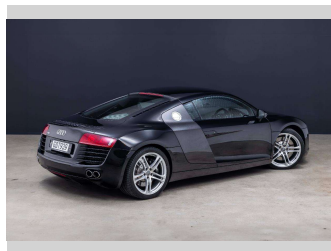

2009 Audi R8 Coupe 4.2 FSI quattro

Purchase Price **\$124,990**
Includes GST, Registration & Licensing

Finance may be available on this vehicle. Ask one of our friendly staff for more information.

Gain peace of mind with Mechanical Breakdown Insurance. **Ask us how.**

Top features
None Listed

Body Style
2 door, Coupe

Odometer
44,144 km

Engine
4163 cc, Internal Combustion

Fuel Type
Petrol

Transmission
Manual, Four Wheel Drive

Wheels
-

VIN
WUAZZZ4278N005632

Interior
Black

Safety
-

Reg No.
GDT939

Ext Colour
Black

History
NZ New, 10 owners

Seats
2 seats, Leather

CO2 Emissions
-

Energy Economy
-