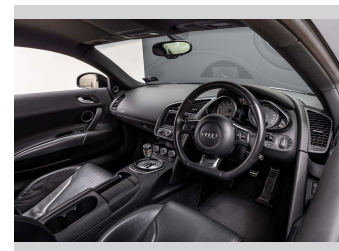

2009 Audi R8 Coupe 4.2 FSI quattro

Purchase Price **$119,990**
Includes GST, Registration & Licensing

Finance may be available on this vehicle. Ask one of our friendly staff for more information.

Gain peace of mind with Mechanical Breakdown Insurance. **Ask us how.**

Top features
None Listed

Body Style
2 door, Coupe

Odometer
44,144 km

Engine
4163 cc, Internal Combustion

Fuel Type
Petrol

Transmission
Manual, Four Wheel Drive

Wheels
-

VIN
WUAZZZ4278N005632

Interior
Black

Safety
-

Reg No.
GDT939

Ext Colour
Black

History
NZ New, 10 owners

Seats
2 seats, Leather

CO2 Emissions
-

Energy Economy
-

Stock ID: 3005

Southern Specialist Cars | Phone 021 778 445 | Email info@southernspecialistcars.co.nz
433 Selwyn Street, Addington, Christchurch 8024, New Zealand
www.southernspecialistcars.co.nz

★★★★★
4.85 | 484 reviews