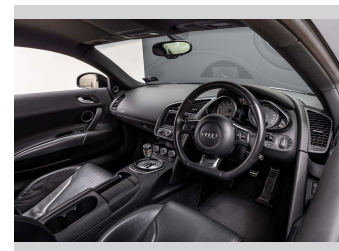

2009 Audi R8 Coupe 4.2 FSI quattro

Purchase Price **$119,990**
Includes GST, Registration & Licensing

Finance may be available on this vehicle. Ask one of our friendly staff for more information.

Gain peace of mind with Mechanical Breakdown Insurance. **Ask us how.**

Top features
None Listed

Body Style
2 door, Coupe

Odometer
44,144 km

Engine
4163 cc, Internal Combustion

Fuel Type
Petrol

Transmission
Manual, Four Wheel Drive

Wheels
-

VIN
WUAZZZ4278N005632

Interior
Black

Safety
-

Reg No.
GDT939

Ext Colour
Black

History
NZ New, 10 owners

Seats
2 seats, Leather

CO2 Emissions
-

Energy Economy
-

Stock ID: 3005

Southern Specialist Cars | Phone 021 778 445 | Email info@southernspecialistcars.co.nz
433 Selwyn Street, Addington, Christchurch 8024, New Zealand
www.southernspecialistcars.co.nz

★★★★★
4.85 | 491 reviews