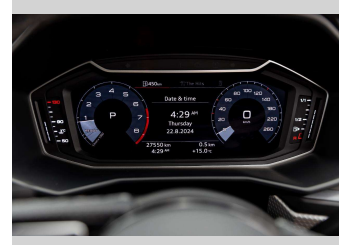

2021 Audi A1 35TFSI S LINE 1.5

Purchase Price **$36,990**
Includes GST, Registration & Licensing

Finance may be available on this vehicle. Ask one of our friendly staff for more information.

Gain peace of mind with Mechanical Breakdown Insurance. **Ask us how.**

Top features
None Listed

Body Style
5 door, Hatchback

Odometer
27,550 km

Engine
1498 cc, Internal Combustion

Fuel Type
Petrol

Transmission
Automatic, Front Wheel

Wheels
-

VIN
WAUZZZGB8MR028779

Interior
Black

Safety
-

Reg No.
NKB744

Ext Colour
Black

History
NZ New, 2 owners

Seats
5 seats, Leather/Fabric

CO2 Emissions
-

Energy Economy
-

Stock ID: 2955

Southern Specialist Cars | Phone 021 778 445 | Email info@southernspecialistcars.co.nz
433 Selwyn Street, Addington, Christchurch 8024, New Zealand
www.southernspecialistcars.co.nz

★★★★★
4.84 | 445 reviews