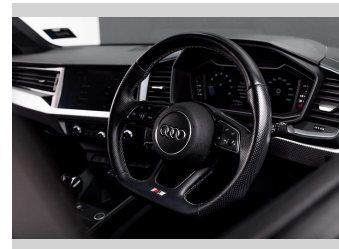

2021 Audi A1 35TFSI S LINE 1.5

Purchase Price **$36,990**
Includes GST, Registration & Licensing

Finance may be available on this vehicle. Ask one of our friendly staff for more information.

Gain peace of mind with Mechanical Breakdown Insurance. **Ask us how.**

Top features
None Listed

Body Style
5 door, Hatchback

Odometer
27,550 km

Engine
1498 cc, Internal Combustion

Fuel Type
Petrol

Transmission
Automatic, Front Wheel

Wheels
-

VIN
WAUZZZGB8MR028779

Interior
Black

Safety
-

Reg No.
NKB744

Ext Colour
Black

History
NZ New, 2 owners

Seats
5 seats, Leather/Fabric

CO2 Emissions
-

Energy Economy
-

Stock ID: 2955

Southern Specialist Cars | Phone 021 778 445 | Email info@southernspecialistcars.co.nz
433 Selwyn Street, Addington, Christchurch 8024, New Zealand
www.southernspecialistcars.co.nz

★★★★★
4.84 | 445 reviews